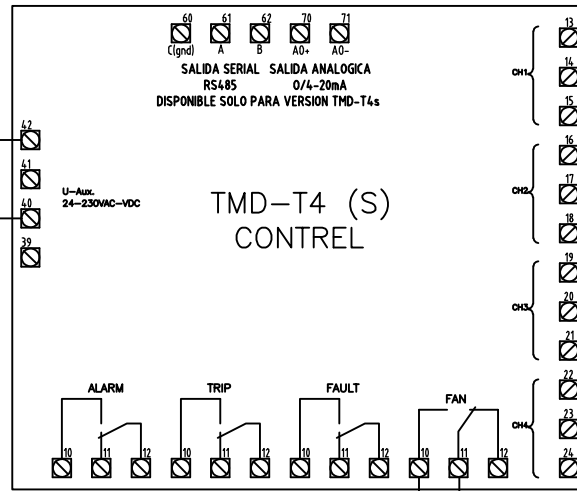

-A101
CONTROL
TMD-T4