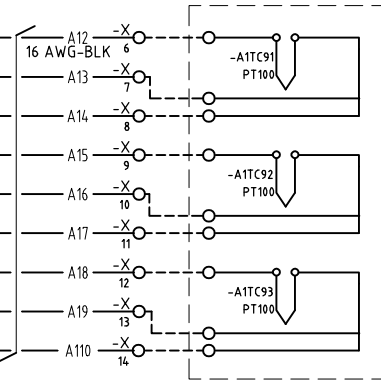

TRAF0
150KVA
13200/220VAC